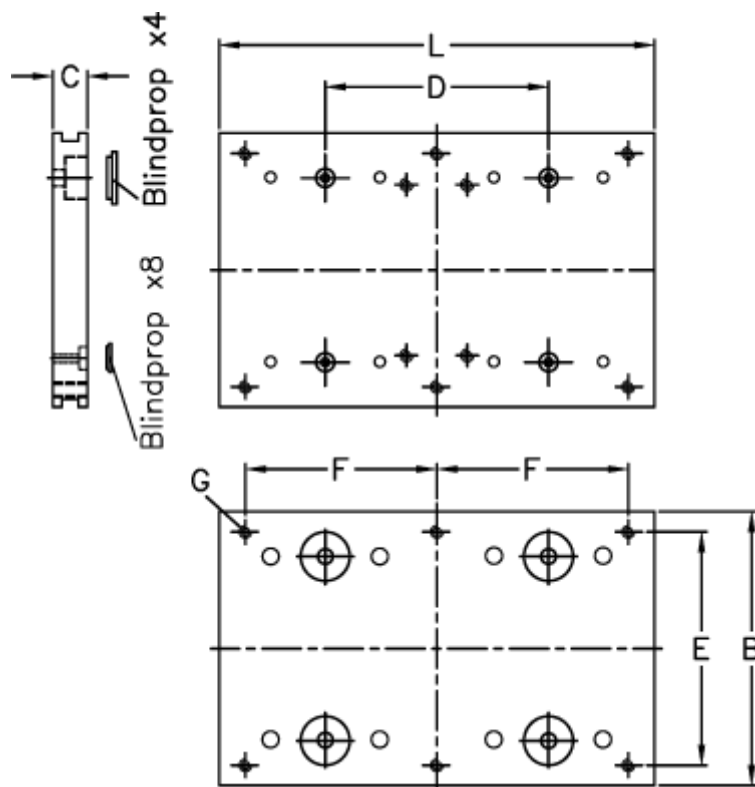

Article number: 057113050220

Description: Hepco GV3 carriage plate CP 50 25 L220

## Measures

B	= 112
C	= 14.00
d	= 160
E	= 95
F	= 200
For bearing	= 25
For slide	= S/NS 50
L	= 220

Threaded hole G = 4 x M6